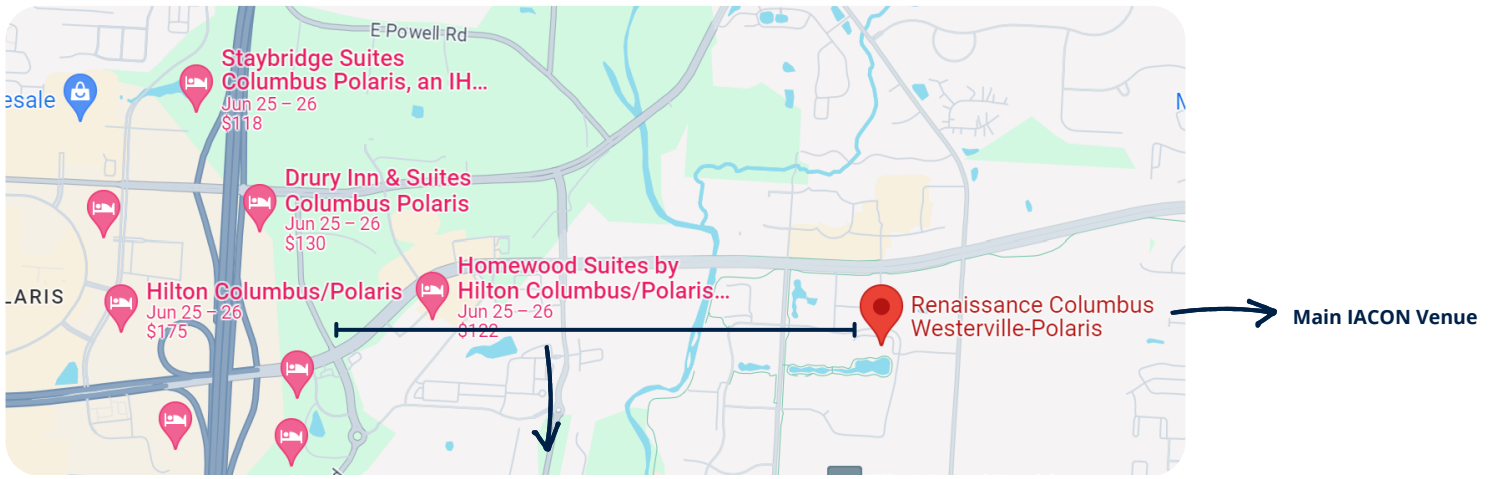

Additional Hotel Options Near IACON Primary Location

Only 1.5 Miles to Additional Hotels

Homewood Suites by Hilton Columbus/Polaris

2045 Polaris Parkway
Columbus, OH 43240

Fairfield Inn & Suites by Marriott Columbus Polaris

9000 Worthington Rd
Westerville, OH 43082

Hilton Polaris Columbus

8700 Lyra Dr
Columbus, OH 43240

Holiday Inn Express & Suites Columbus/Polaris Parkway

8670 Orion Pl
Columbus, OH 43240